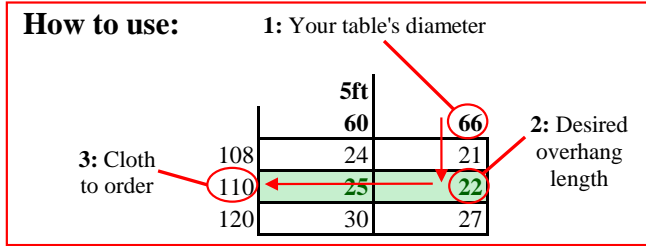

TEL: 01206 85 20 20
 EMAIL: enquiries@3diamondslinenhire.co.uk

Please note: we have highlighted the recommended overhang lengths in green.

Table Diameter (inches)

	2ft	3ft	4ft	5ft	6ft	7ft	8ft						
	24	30	36	42	48	54	60	66	72	78	84	90	96
60	18	15	12	9	6	3	---	---	---	---	---	---	---
88	32	29	26	23	20	17	14	11	8	5	2	---	---
106	---	---	35	32	29	26	23	20	17	14	11	8	5
108	---	---	36	33	30	27	24	21	18	15	12	9	6
110	---	---	---	34	31	28	25	22	19	16	13	10	7
120	---	---	---	---	36	33	30	27	24	21	18	15	12
130	---	---	---	---	---	---	35	32	29	26	23	20	17

Short overhang length = 12"
 Medium overhang length = 21"
 Long overhang length = 29" (to the floor*)
Recommended

Table Diameter (centimetres)

	61	76	92	107	122	137	152	168	183	198	213	229	244
152	45.5	38	30	22.5	15	7.5	---	---	---	---	---	---	---
224	81.5	74	66	58.5	51	43.5	36	28	20.5	13	5.5	---	---
269	---	---	88.5	81	73.5	66	58.5	50.5	43	35.5	28	20	12.5
274	---	---	91	83.5	76	68.5	61	53	45.5	38	30.5	22.5	15
279	---	---	---	86	78.5	71	63.5	55.5	48	40.5	33	25	17.5
305	---	---	---	---	91.5	84	76.5	68.5	61	53.5	46	38	30.5
330	---	---	---	---	---	---	89	81	73.5	66	58.5	50.5	43

Short overhang length = 30cm
 Medium overhang length = 53cm
 Long overhang length = 74cm (to the floor*)
Recommended

*to the floor' overhang measurements are based on an average table overhang of 74cm/29". Please contact us for further details.